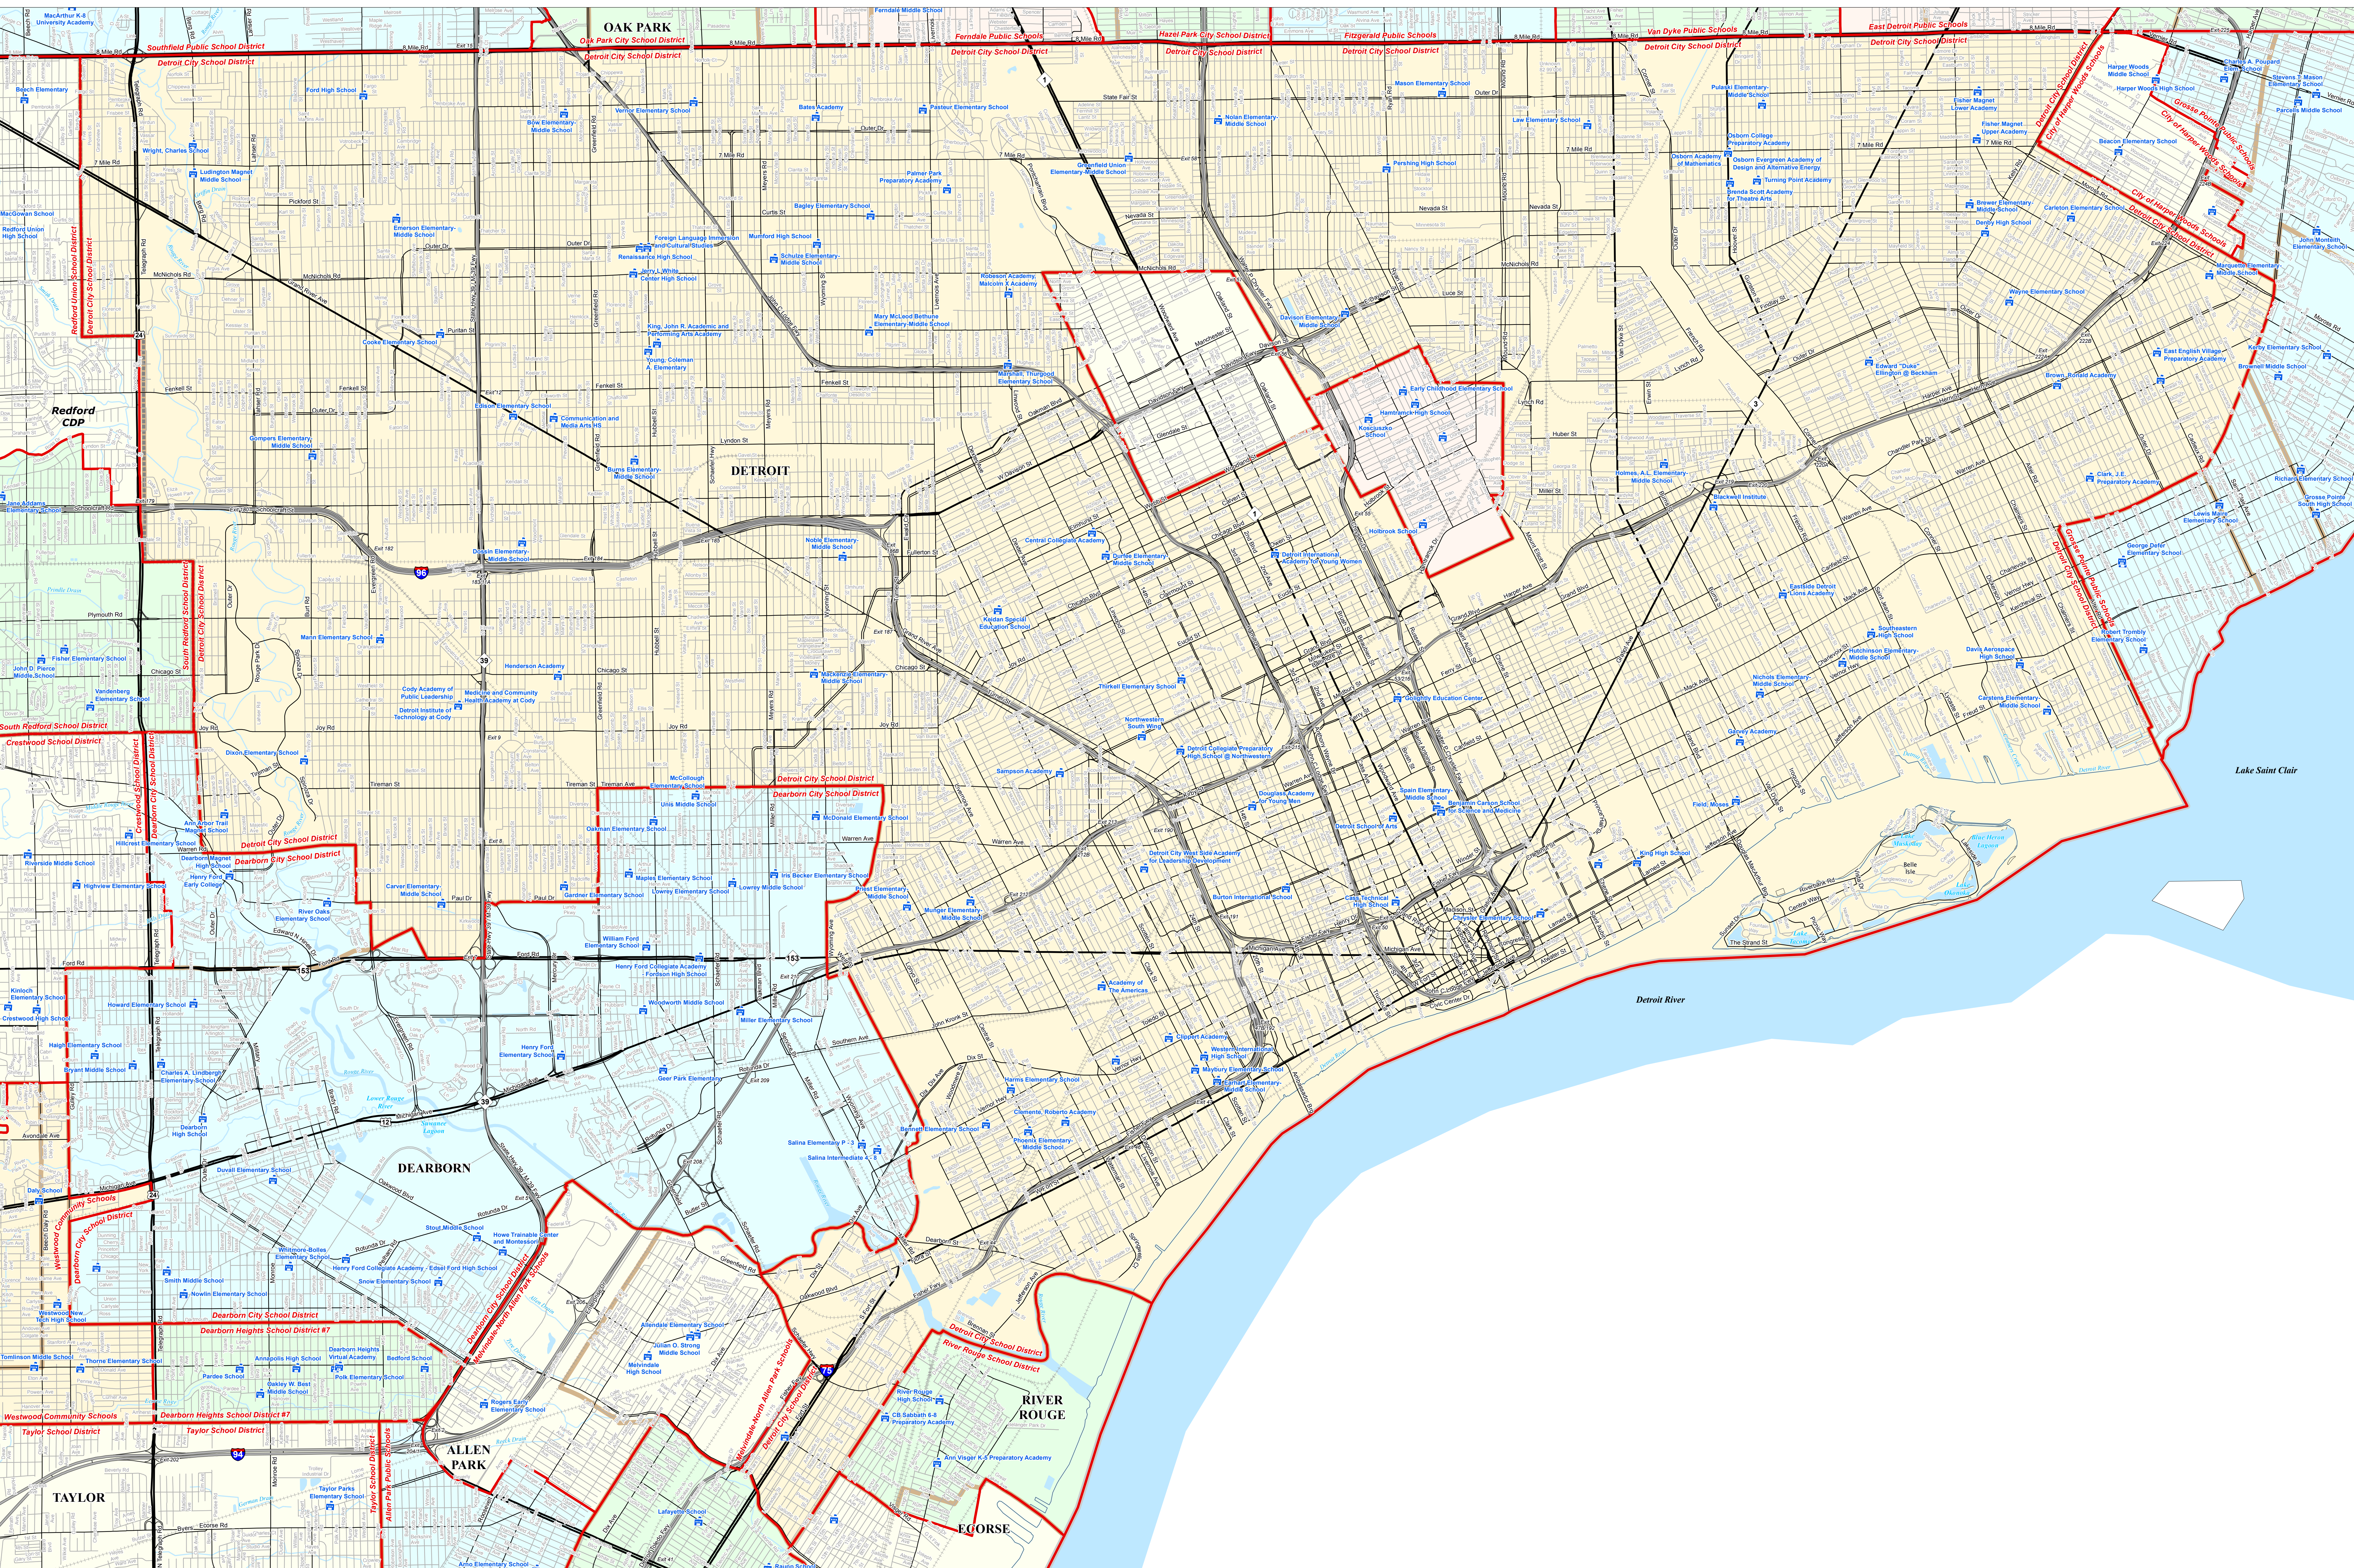

DETROIT CITY SCHOOL DISTRICT

Wayne RESA

0 0.25 0.5 1 Miles

All information presented in this publication is in the public domain and may be reproduced, reprinted, and redistributed as desired.

DTMB
11/12/13

Legend

School District	School	Railroad
County	Unincorporated Place	Water Feature
City	Freeway	River, Stream, or Drain
Township	Highway	
Village	Primary Road	
Census Designated Place	Local Road